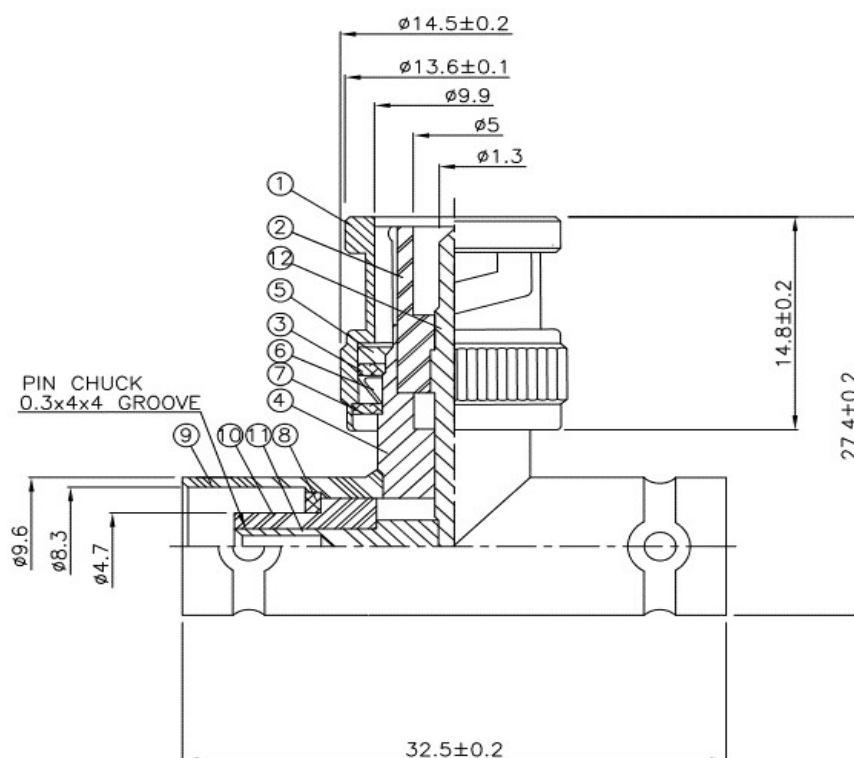

# B-150 BNC T-Stecker mit Doppelkuplung

NO	DESCRIPTION	MATERIAL	Q' TY	FINISH
1	SHELL	BRASS	1	NICKEL
2	INSULATION 1	DELRIN	1	DELRIN
3	WASHER 1	BRASS	1	NICKEL
4	BODY 1	BRASS	1	NICKEL
5	GASKET	RUBBER	1	RUBBER
6	SPRING	SK-5	1	NICKEL
7	WASHER 2	BRASS	1	NICKEL
8	WASHER 3	BRASS	1	NICKEL
9	BODY 2	BRASS	1	NICKEL
10	INSULATION 2	DELRIN	2	DELRIN
11	PIN 1	BRASS	1	GOLD
12	PIN 2	BRASS	1	GOLD